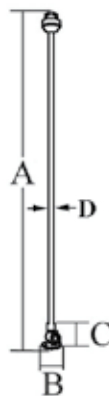

DECK HARDWARE

LIGHTING & ELECTRICAL

Bow Lights

- Durable stainless steel 316 construction
- Bi-color light
- 2 miles visibility

Folding Lights

- Stainless steel construction
- Spring tension folding light
- Available in different lengths
- 360 degree light, 2NM visibility

- Stainless steel housing
- Halogen bulb gives white reading light
- Provide spot lighting for interior applications
- Switched

LIGHTING & ELECTRICAL

BOW LIGHT

- 316 stainless steel
- Heavy-duty, highly polished investment cast construction
- Bicolor deck mount light
- Two miles visibility

Part No	A mm	B mm	C mm
M7-80-9002405	68 (2 3/4")	54 (2 1/8")	-
M7-80-9102601	68 (2 3/4")	80 (3 1/8")	22 (7/8")
M7-80-9402801	76 (3")	100 (4")	41 (1 7/8")

SWIVEL POLE LIGHT

- 316 stainless steel
- All-round light
- 2 NM visibility
- Can be swivelled up or down to desired position

Part No	A mm	B mm	C mm	D mm
M7-80-9102331	625 (24 5/8")	548 (21 1/2")	19 (3/4")	23 (7/8")
M7-80-9402520	1110 (43 3/4")	1033 (40 5/8")	19 (3/4")	23 (7/8")
M7-80-9002308-L	Replacement lens for mast head light			
M7-80-9002308-B	Replacement bulbs for mast head light			