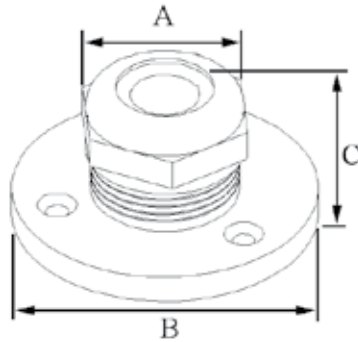

Part No	A mm	B mm	C mm
M7-80-9002405	68 (2 3/4")	54 (2 1/8")	-
M7-80-9102601	68 (2 3/4")	80 (3 1/8")	22 (7/8")
M7-80-9402801	76 (3")	100 (4")	41 (1 7/8")

SWIVEL POLE LIGHT

- 316 stainless steel
- All-round light
- 2 NM visibility
- Can be swivelled up or down to desired position

Part No	A mm	B mm	C mm	D mm
M7-80-9402530	1060 (41 3/4")	64 (2 1/2")	70 (2 3/4")	25 (1")
M7-80-9402532	300 (11 13/16")	64 (2 1/2")	70 (2 3/4")	25 (1")

REMOVABLE MASTHEAD LIGHT

- 316 stainless steel
- Rubber cover protects the socket when light is stowed away

Part No	A mm	B mm	C mm	D mm
M7-80-9102331	625 (24 5/8")	548 (21 1/2")	19 (3/4")	23 (7/8")
M7-80-9402520	1110 (43 3/4")	1033 (40 5/8")	19 (3/4")	23 (7/8")
M7-80-9002308-L	Replacement lens for mast head light			
M7-80-9002308-B	Replacement bulbs for mast head light			

LIGHTING & ELECTRICAL

CABLE OUTLET

- 316 stainless steel
- Features bushings and gasket to fit a wide range of cable diameters

Part No	Cable Ø	A mm	B mm	C mm
M7-81-9303825	4-11 (3/16" - 7/16")	22 (7/8")	49 (1 7/8")	21 (7/8")
M7-81-9303827	12-20 (1/2" - 7/8")	32 (1 1/4")	62 (2 1/2")	28 (1 1/8")