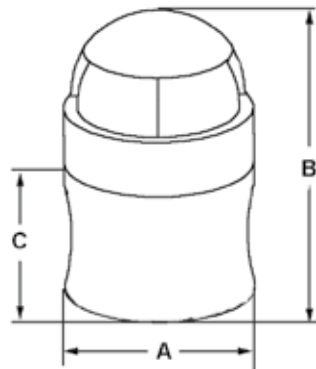

Removable Mast Head Lights

- Stainless steel 316 construction
- Available in two lengths
- Replacement lens available

Cable Outlets

- Stainless steel 316 construction
- Completely water tight

Reading Lights

Part No	A mm	B mm	C mm
M7-80-9002405	68 (2 3/4")	54 (2 1/8")	-
M7-80-9102601	68 (2 3/4")	80 (3 1/8")	22 (7/8")
M7-80-9402801	76 (3")	100 (4")	41 (1 7/8")

SWIVEL POLE LIGHT

- 316 stainless steel
- All-round light
- 2 NM visibility
- Can be swivelled up or down to desired position

Part No	A mm	B mm	C mm	D mm
M7-80-9402530	1060 (41 3/4")	64 (2 1/2")	70 (2 3/4")	25 (1")
M7-80-9402532	300 (11 13/16")	64 (2 1/2")	70 (2 3/4")	25 (1")

REMOVABLE MASTHEAD LIGHT

- 316 stainless steel
- Rubber cover protects the socket when light is stowed away

Part No	A mm	B mm	C mm	D mm
M7-80-9102331	625 (24 5/8")	548 (21 1/2")	19 (3/4")	23 (7/8")
M7-80-9402520	1110 (43 3/4")	1033 (40 5/8")	19 (3/4")	23 (7/8")
M7-80-9002308-L	Replacement lens for mast head light			
M7-80-9002308-B	Replacement bulbs for mast head light			