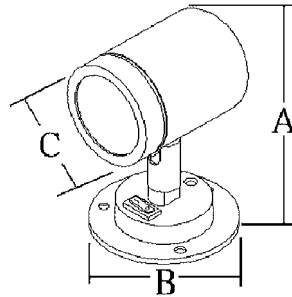

Part No	A mm	B mm	C mm	D mm
M7-80-9402530	1060 (41 3/4")	64 (2 1/2")	70 (2 3/4")	25 (1")
M7-80-9402532	300 (11 13/16")	64 (2 1/2")	70 (2 3/4")	25 (1")

REMOVABLE MASTHEAD LIGHT

- 316 stainless steel
- Rubber cover protects the socket when light is stowed away

Part No	A mm	B mm	C mm	D mm
M7-80-9102331	625 (24 5/8")	548 (21 1/2")	19 (3/4")	23 (7/8")
M7-80-9402520	1110 (43 3/4")	1033 (40 5/8")	19 (3/4")	23 (7/8")
M7-80-9002308-L	Replacement lens for mast head light			
M7-80-9002308-B	Replacement bulbs for mast head light			

LIGHTING & ELECTRICAL

CABLE OUTLET

- 316 stainless steel
- Features bushings and gasket to fit a wide range of cable diameters

Part No	Cable Ø	A mm	B mm	C mm
M7-81-9303825	4-11 (3/16" - 7/16")	22 (7/8")	49 (1 7/8")	21 (7/8")
M7-81-9303827	12-20 (1/2" - 7/8")	32 (1 1/4")	62 (2 1/2")	28 (1 1/8")

READING LIGHT

- 304 stainless steel
- Replaceable Halogen bulb
- Adjustable angles

Part No	A	B	C	Case Qty
M7-80-9002303	120 (4 3/4")	85 (3 3/8")	50 (2")	20