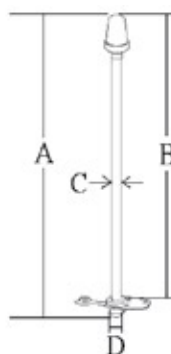

- Stainless steel housing
- Halogen bulb gives white reading light
- Provide spot lighting for interior applications
- Switched

LIGHTING & ELECTRICAL

BOW LIGHT

- 316 stainless steel
- Heavy-duty, highly polished investment cast construction
- Bicolor deck mount light
- Two miles visibility

Part No	A mm	B mm	C mm
M7-80-9002405	68 (2 3/4")	54 (2 1/8")	-
M7-80-9102601	68 (2 3/4")	80 (3 1/8")	22 (7/8")
M7-80-9402801	76 (3")	100 (4")	41 (1 7/8")

SWIVEL POLE LIGHT

- 316 stainless steel
- All-round light
- 2 NM visibility
- Can be swivelled up or down to desired position

Part No	A mm	B mm	C mm	D mm
M7-80-9402530	1060 (41 3/4")	64 (2 1/2")	70 (2 3/4")	25 (1")
M7-80-9402532	300 (11 13/16")	64 (2 1/2")	70 (2 3/4")	25 (1")

REMOVABLE MASTHEAD LIGHT

- 316 stainless steel
- Rubber cover protects the socket when light is stowed away

Part No	A mm	B mm	C mm	D mm
M7-80-9102331	625 (24 5/8")	548 (21 1/2")	19 (3/4")	23 (7/8")
M7-80-9402520	1110 (43 3/4")	1033 (40 5/8")	19 (3/4")	23 (7/8")
M7-80-9002308-L	Replacement lens for mast head light			
M7-80-9002308-B	Replacement bulbs for mast head light			